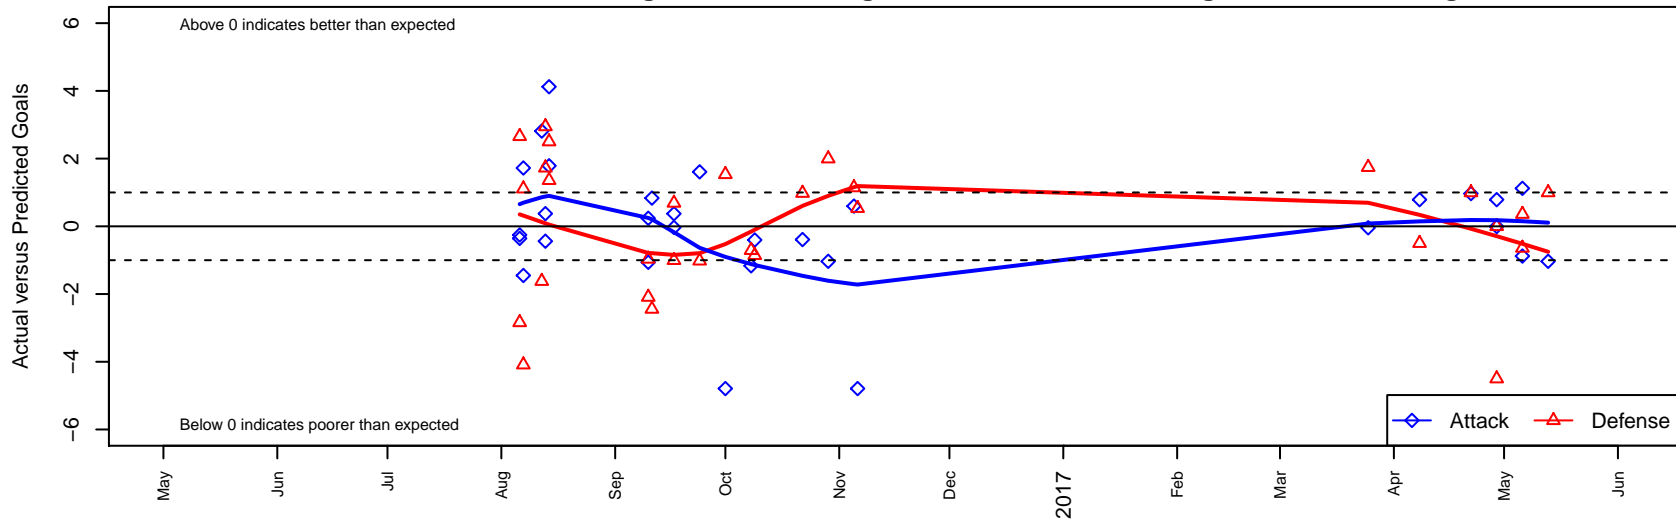

2016 Les Schwab NW Cup U14 U14

2016 Pend Orielle Cup U14/15 Silver

2016 PSPL-Inland Copa 2 U14

2016 Spr PSPL-Inland Copa Classic U14

Spokane Pumas B03

Dots are actual minus expected GF (blue circles) and GA (red triangles).
Blue line is smoothed change in attack strength. Red is smoothed change in defense strength.

**attack and defense variance (black dot)
relative to other teams
and top 10 in region**

**attack and defense rating
relative to others at age
and all opponents in last 13 months**

Performance relative to 13 month average