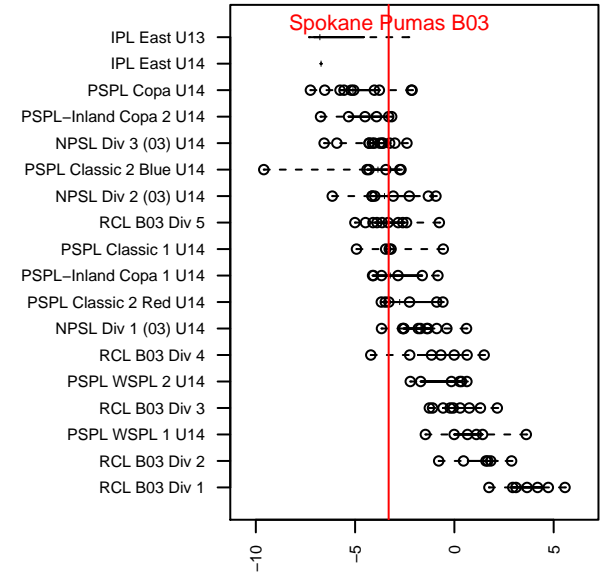

2016 Les Schwab NW Cup U14 U14

2016 Pend Orielle Cup U14/15 Silver

2016 PSPL-Inland Copa 2 U14

2016 Spr PSPL-Inland Copa Classic U14

Spokane Pumas B03

Dots are actual minus expected GF (blue circles) and GA (red triangles).
Blue line is smoothed change in attack strength. Red is smoothed change in defense strength.

**attack and defense variance (black dot)
relative to other teams
and top 10 in region**

**attack and defense rating
relative to others at age
and all opponents in last 13 months**

Performance relative to 13 month average